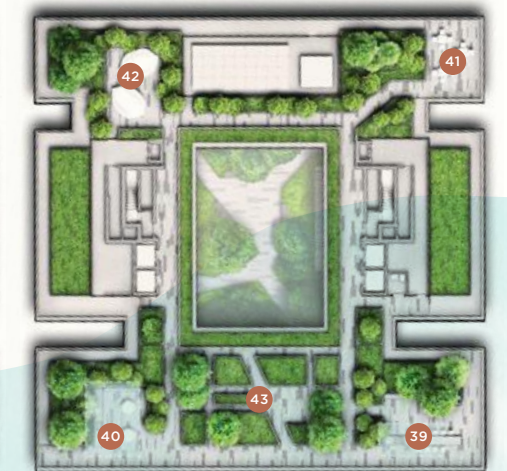

SITE PLAN

LEVEL 1 / BASEMENT

- | | |
|---|---|
| 1 Arrival Plaza | 17 Serenity Valley |
| 2 Arrival Lounge | 18 Green Lawn |
| 3 King's Club | 19 The Courtyard |
| 4 King's Lounge | 20 Leisure Lawn |
| 5 The Gym (Basement) | 21 Tranquility Deck |
| 6 The Studio (Basement) | 22 Therapy Corner |
| 7 Changing Room & Steam Bath (Basement) | 23 Kid's Play Zone |
| 8 Gourmet Pavilion | 24 Fitness Zone |
| 9 Twilight Pavilion | 25 Semi-sunken Tennis Court |
| 10 Social Pavilion | 26 Petscape |
| 11 Reflective Pond | 27 The Promenade by King's Dock |
| 12 Bubble Pond | 28 King's Dock Green Wall |
| 13 Eco Pond | 29 Bicycle Park |
| 14 King's Square | 30 Parcel Collection Station (Basement) |
| 15 King's Plaza | |
| 16 Verdant Garden | |

THE DECK ON KING'S DOCK

- | |
|---------------------------|
| 31 Marine Viewing Hammock |
| 32 Sun Deck |
| 33 Rejuvenation Pool |
| a) Bubble Pool |
| b) Jacuzzi Lounge |
| c) Hydrotherapy Pool |
| 34 50m Lap Pool |
| 35 Leisure Pool |
| a) Splash Pool |
| b) Bubble Deck |
| c) Lowtide Pool |

ANCILLARY

- | |
|--------------------------|
| A) Guardhouse |
| B) Pedestrian Gate |
| C) Bin Centre (Basement) |
| D) Substation (Basement) |

BLOCK 10 SITE PLAN

LEVEL 3 - SKY TERRACE

- | |
|--------------------|
| 36 Meditation Deck |
|--------------------|

LEVEL 6 - SKY TERRACE

- | |
|------------------|
| 37 Wellness Deck |
| 38 Faber Lounge |

ROOF GARDEN

- | |
|------------------------|
| 39 Alfresco Lounge |
| 40 Sky Dining |
| 41 Star-gazing Terrace |
| 42 Hammock Terrace |
| 43 Social Garden |