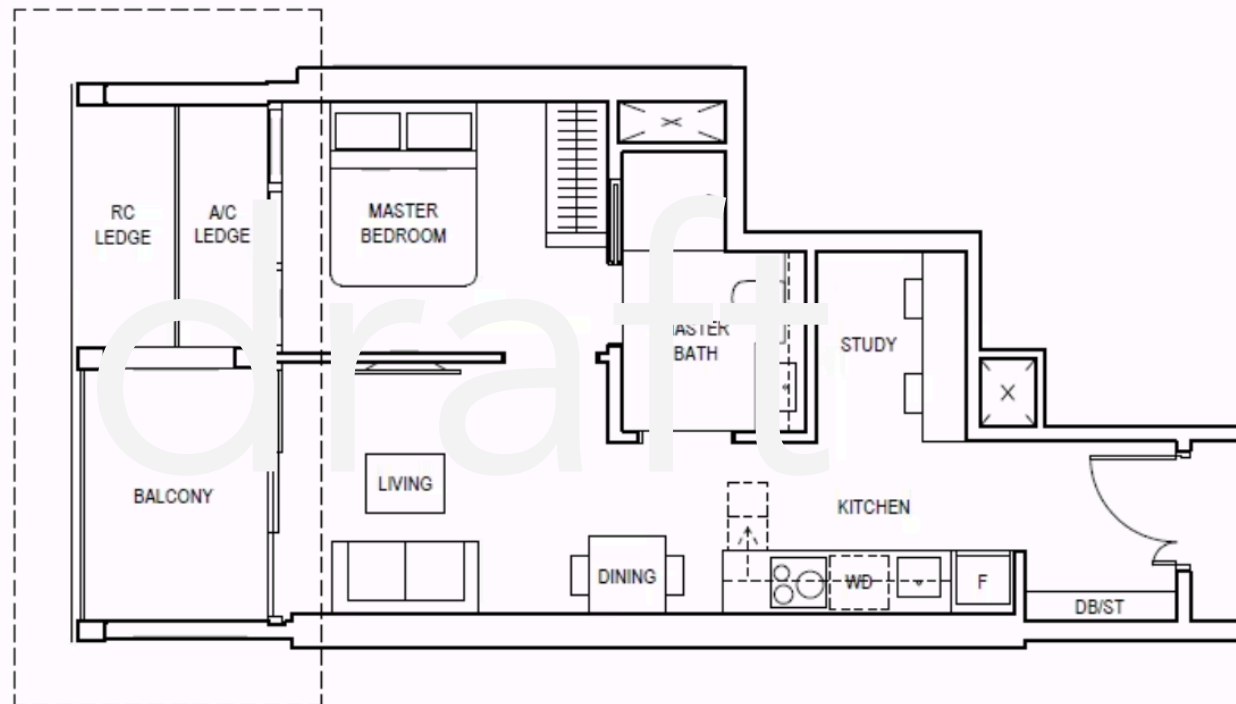

1-BEDROOM + STUDY SHOWFLAT

TYPE AS2a

50 sq m / 538 sq ft

BLK 1

#04-04 to #22-04

#25-04 to #39-04

REFER TO
FACADE
CATALOGUE

*Floorplan is not finalised and is
subject to changes without prior notice

2-BEDROOM + STUDY SHOWFLAT

TYPE BS5

80 sq m / 861 sq ft

BLK 5

#04-21 to #23-21

*Floorplan is not finalised and is subject to changes without prior notice

3-BEDROOM PREMIUM SHOWFLAT

TYPE CP1

122 sq m / 1313 sq ft

BLK 5

#04-23 to #23-23

*Floorplan is not finalised and is subject to changes without prior notice

4-BEDROOM PREMIUM SHOWFLAT

TYPE DP1

163 sq m / 1755 sq ft

BLK 1
#25-10 to #44-10