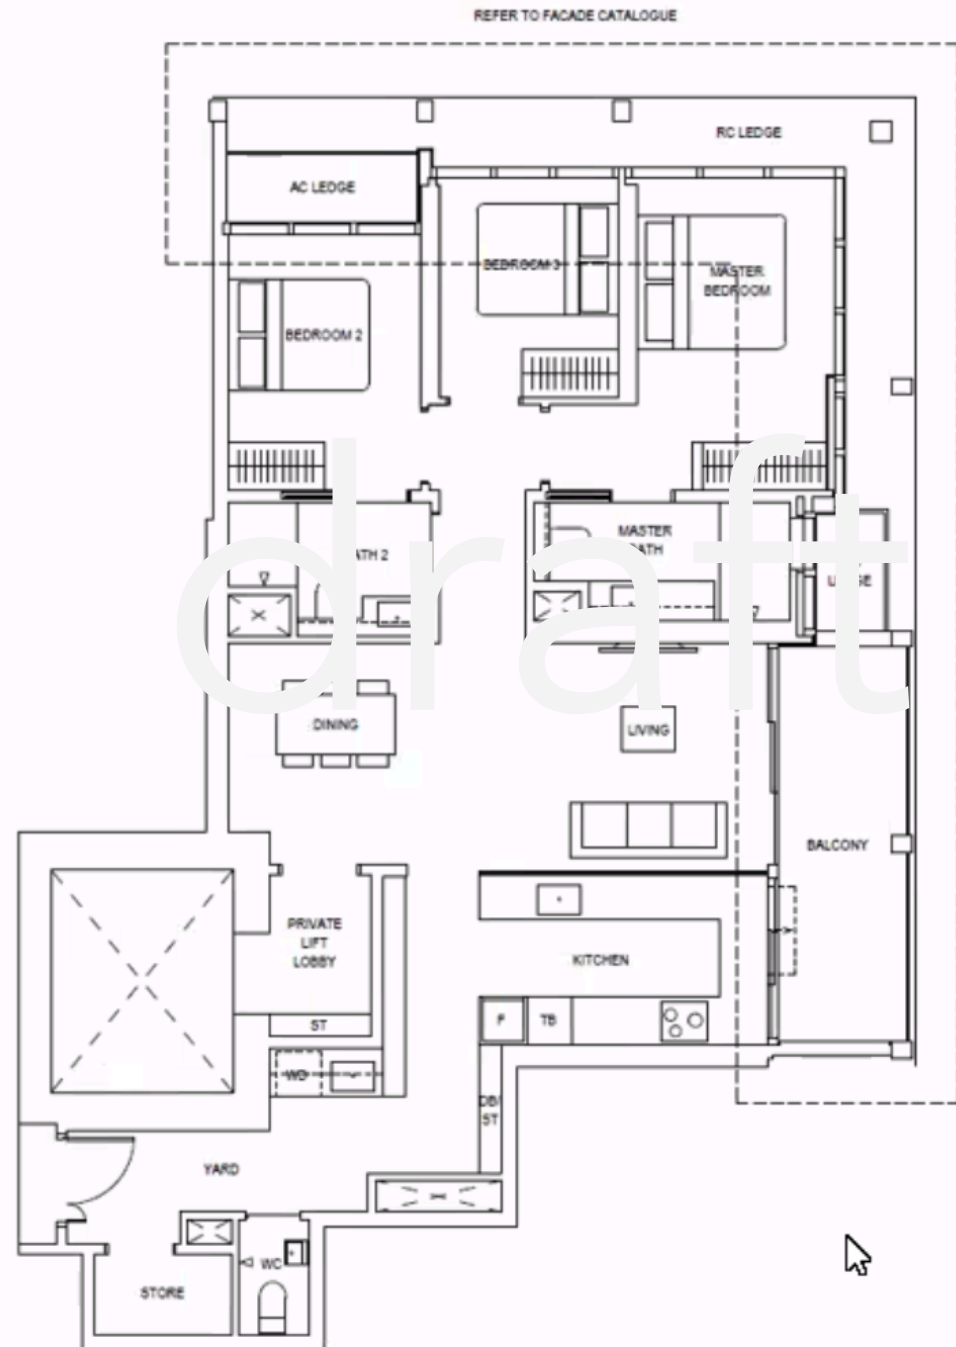

1-BEDROOM + STUDY SHOWFLAT

TYPE AS2a

50 sq m / 538 sq ft

BLK 1

#04-04 to #22-04

#25-04 to #39-04

REFER TO
FACADE
CATALOGUE

*Floorplan is not finalised and is
subject to changes without prior notice

2-BEDROOM + STUDY SHOWFLAT

TYPE BS5

80 sq m / 861 sq ft

BLK 5

#04-21 to #23-21

*Floorplan is not finalised and is subject to changes without prior notice

3-BEDROOM PREMIUM SHOWFLAT

TYPE CP1

122 sq m / 1313 sq ft

BLK 5

#04-23 to #23-23

*Floorplan is not finalised and is subject to changes without prior notice

4-BEDROOM PREMIUM SHOWFLAT

TYPE DP1

163 sq m / 1755 sq ft

BLK 1
#25-10 to #44-10

*Floorplan is not finalised and is subject to changes without prior notice