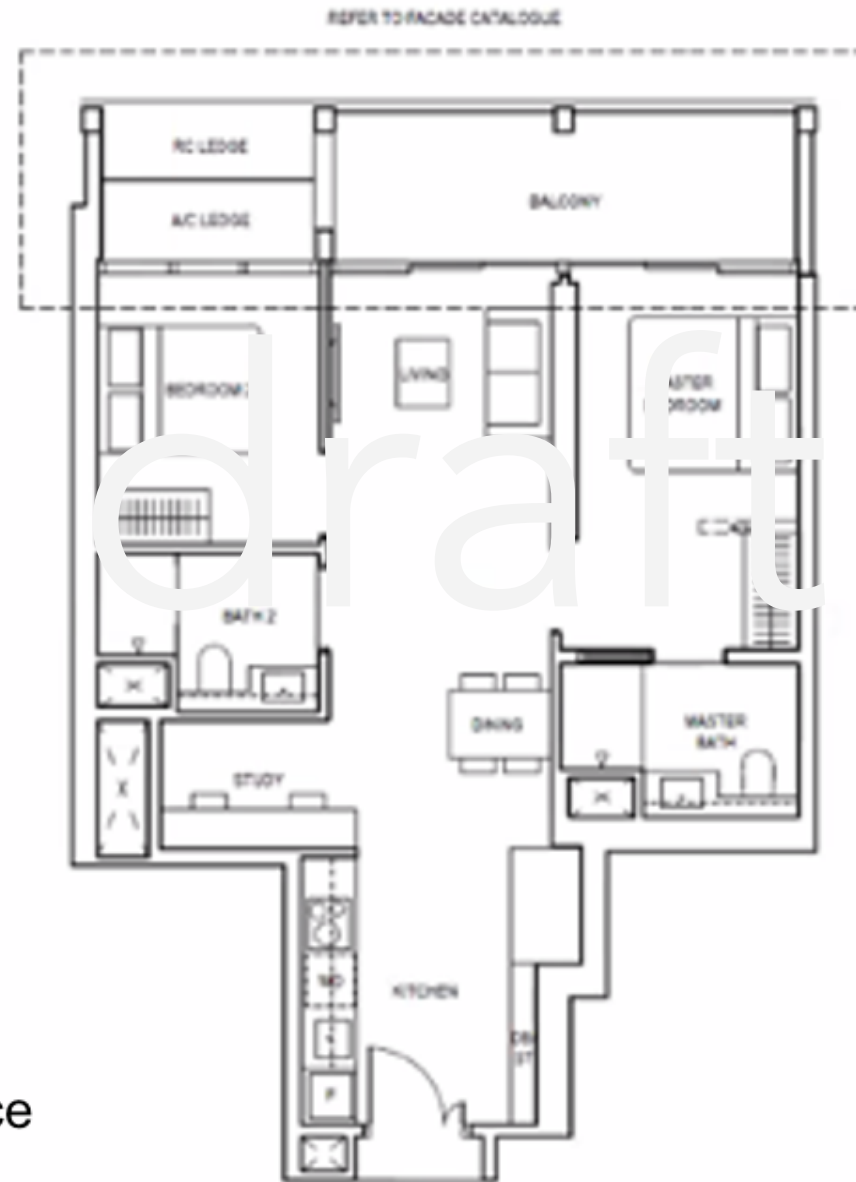

1-BEDROOM + STUDY SHOWFLAT

TYPE AS2a

50 sq m / 538 sq ft

BLK 1

#04-04 to #22-04

#25-04 to #39-04

REFER TO
FACADE
CATALOGUE

*Floorplan is not finalised and is
subject to changes without prior notice

2-BEDROOM + STUDY SHOWFLAT

TYPE BS5

80 sq m / 861 sq ft

BLK 5

#04-21 to #23-21

*Floorplan is not finalised and is subject to changes without prior notice

3-BEDROOM PREMIUM SHOWFLAT

TYPE CP1

122 sq m / 1313 sq ft

BLK 5

#04-23 to #23-23

*Floorplan is not finalised and is subject to changes without prior notice

4-BEDROOM PREMIUM SHOWFLAT

TYPE DP1

163 sq m / 1755 sq ft

BLK 1
#25-10 to #44-10

*Floorplan is not finalised and is subject to changes without prior notice