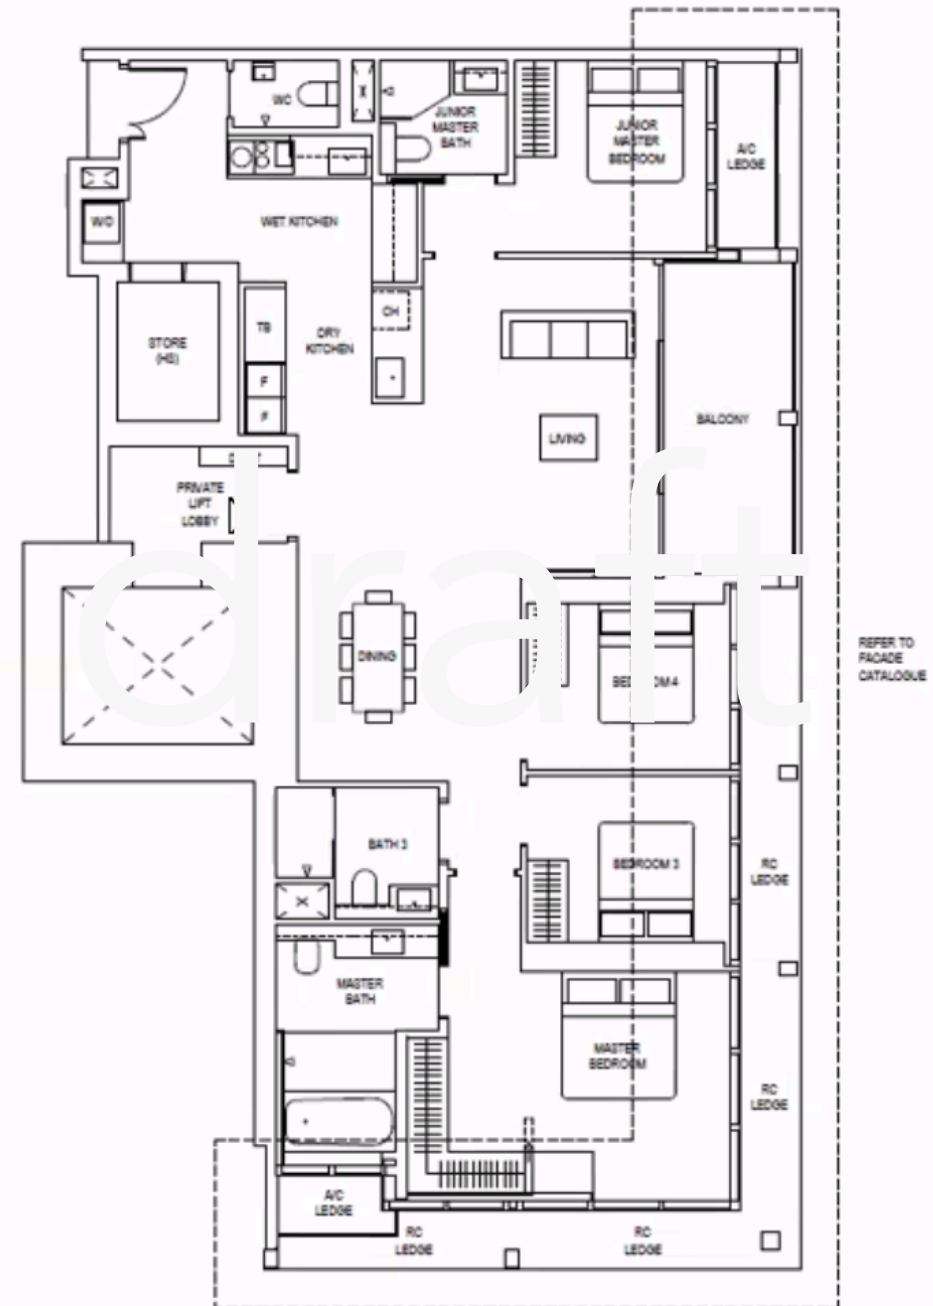

1-BEDROOM + STUDY SHOWFLAT

TYPE AS2a

50 sq m / 538 sq ft

BLK 1

#04-04 to #22-04

#25-04 to #39-04

REFER TO
FACADE
CATALOGUE

*Floorplan is not finalised and is
subject to changes without prior notice

2-BEDROOM + STUDY SHOWFLAT

TYPE BS5

80 sq m / 861 sq ft

BLK 5

#04-21 to #23-21

*Floorplan is not finalised and is subject to changes without prior notice

3-BEDROOM PREMIUM SHOWFLAT

TYPE CP1

122 sq m / 1313 sq ft

BLK 5

#04-23 to #23-23

*Floorplan is not finalised and is subject to changes without prior notice

4-BEDROOM PREMIUM SHOWFLAT

TYPE DP1

163 sq m / 1755 sq ft

BLK 1
#25-10 to #44-10

*Floorplan is not finalised and is subject to changes without prior notice